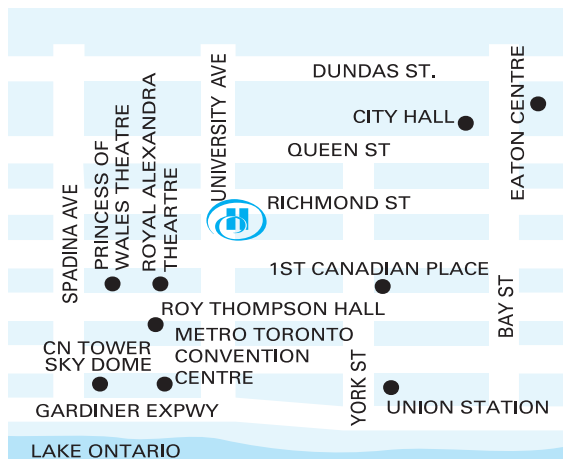

Parking:

- Valet Parking: 40.00 CAD Overnight
- In/Out Privileges: Available
- Secured: Available
- Covered: Available
- Parking Information: Parking Lot